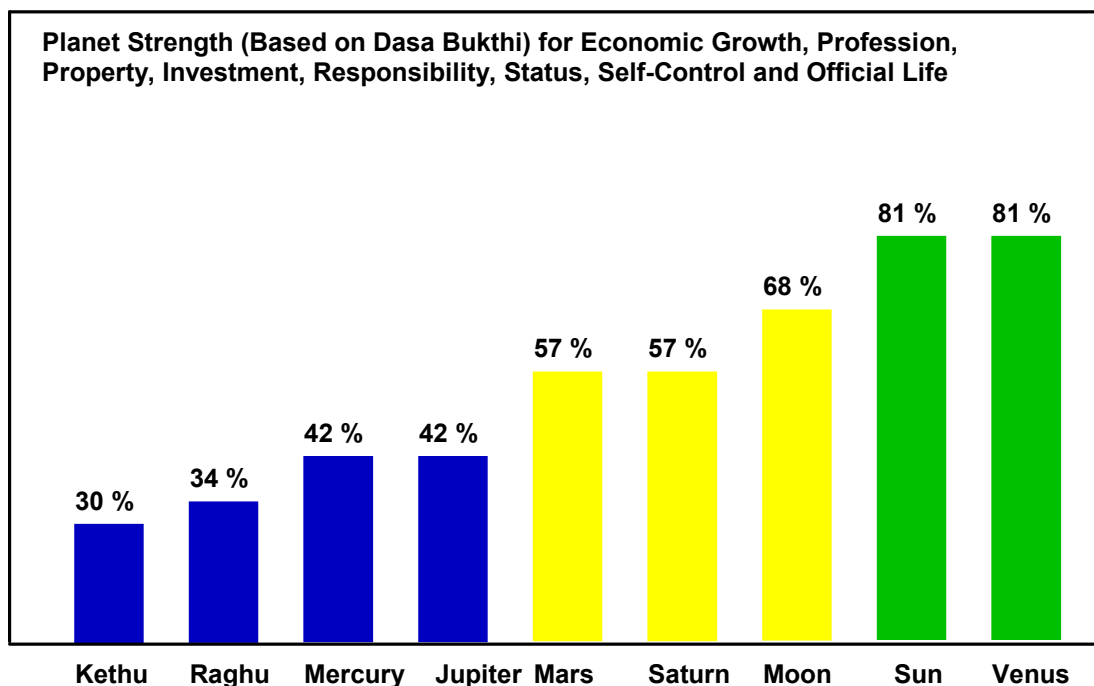

Name : Raj
Age : 44Y 10M 4 Days
Birth Date : 29-11-1972
Birth Time : 05:03:50 AM
Birth Place : Arani

Current Dhasa Bukthi

	Planet	Relations	Outer	Inner
Dhasa	Jup	5,11	42 %	89 %
Bukthi	Sa	2,4,6,8,10,12	57 %	42 %
Anthra	Jup	5,11	42 %	89 %
Sootsam	Sa	2,4,6,8,10,12	57 %	42 %

Outer Life (Material)

Logical Life

Planet Strength (Based on Dasa Bukthi) for Economic Growth, Profession, Property, Investment, Responsibility, Status, Self-Control and Official Life