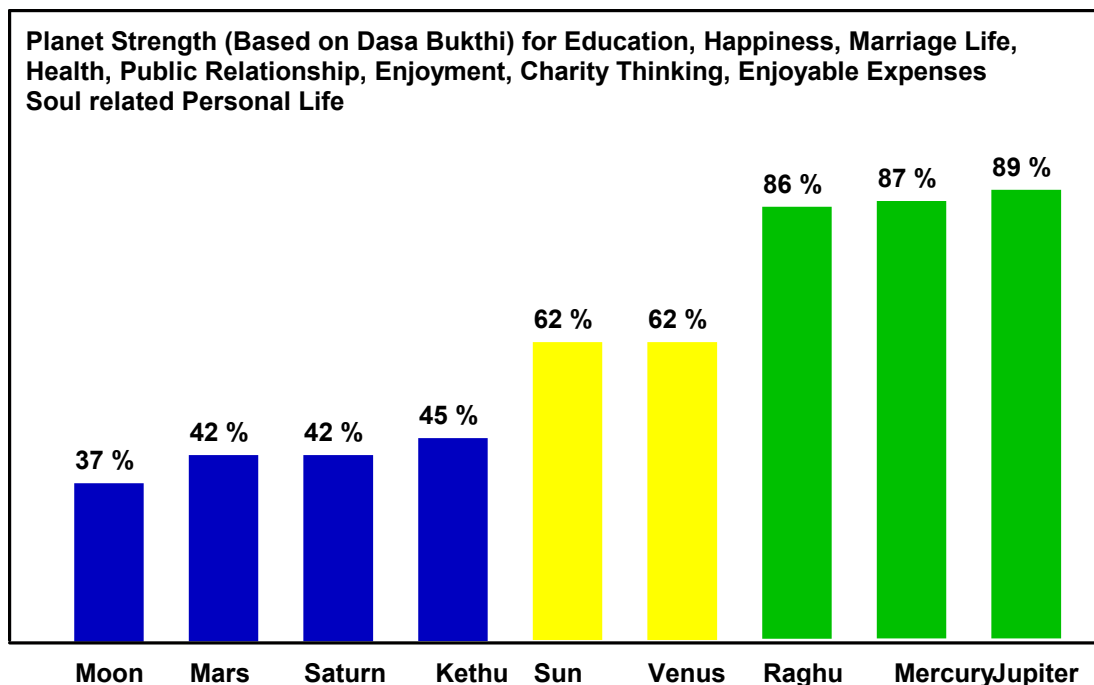

Sentimental Life

Planet Strength (Based on Dasa Bukthi) for Education, Happiness, Marriage Life, Health, Public Relationship, Enjoyment, Charity Thinking, Enjoyable Expenses Soul related Personal Life

Planets	Relations
Su	1,4,7,10
Mo*	4,6,10,12
Ma	2,4,6,8,10,12
Me	1,3,7,9
Ju	5,11
Ve	1,4,7,10
Sa	2,4,6,8,10,12
Ra	1,3,5,7,9
Ke	3,6,9,12